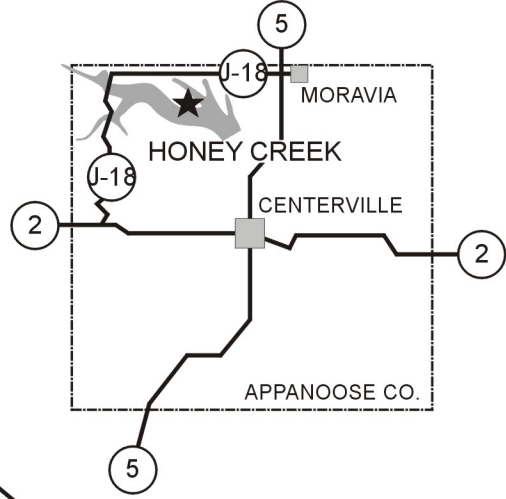

HONEY CREEK STATE PARK

-  PARK RESIDENCE
-  PARK RESIDENCE
-  PICNIC AREA
-  RESTROOM
-  SHELTER
-  TRAILER DUMP STATION
-  BOAT RAMP
-  FISH ATTRACTOR
-  FISH CLEANING STATION

-  HIKING TRAIL
-  NATURE TRAIL
-  SNOWMOBILE TRAIL

Shelter #1

BOUNDARY LINE →

SHOWER BUILDING

CAMPGROUND

CAMPGROUND

SHOWER BUILDING

RATHBUN LAKE

Shelter #2

Shelter #3

RATHBUN LAKE

PRINTED ON RECYCLED PAPER